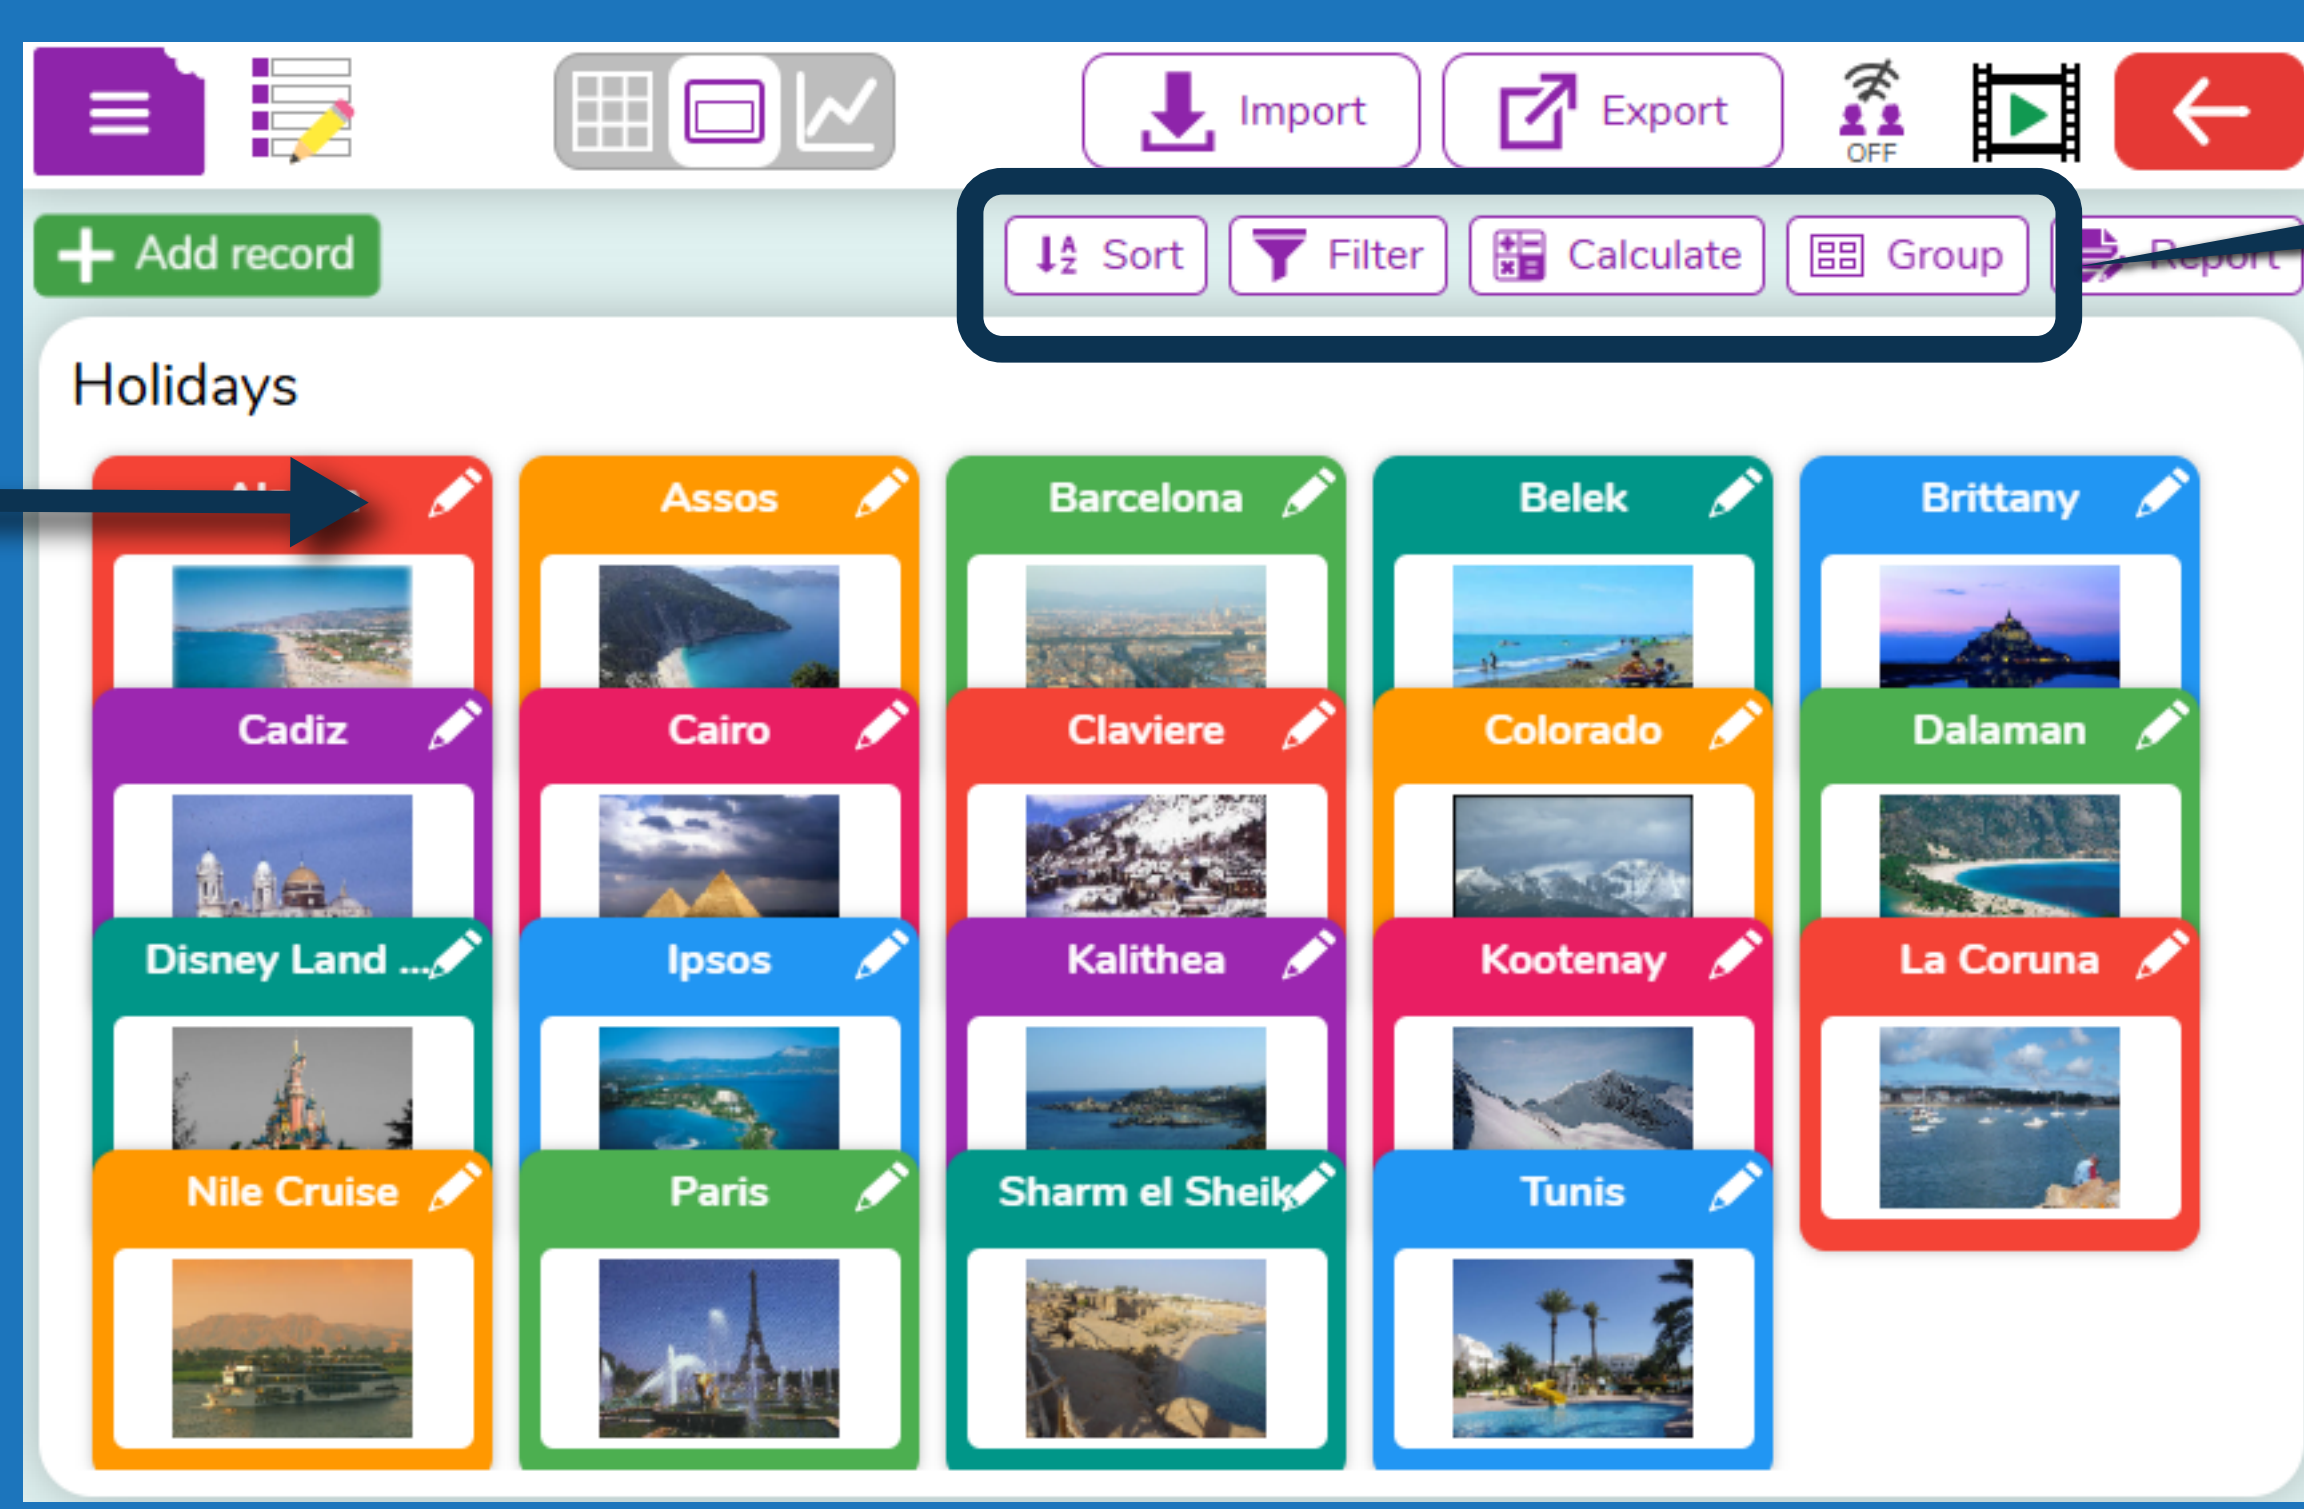

Searching

Use
2 AND
2 OR
to combine field searches to answer complex questions.

Fields

Database record

1 Name Alanya

2 Image Change Clear

3 Sound

4 Resort Name Alanya

Query

Filter

Habitat equals Under logs/stones

or Habitat equals On the soil

and Name starts with b

Choose...

- Table
- Sort
- Filter
- Calculate
- Create Query (Advanced mode)

Table view

Name	Type	Habitat	Special Power	Fun Fact
Fluffernox	Cloud Beast	Floating Sky Isles	Creates rainbows with its sneeze	Loves to nap on soft clouds
Quibblewhale	Sky Swimmer	Floating Sky Isles	Sings lullabies	Blows candy floss clouds from its blowhole
Crumblehorn	Mountain Ram	Snowy Peaks	Causes mini-avalanches by stomping	Eats sparkly rocks for breakfast
Frosting	Ice Elf	Snowy Peaks	Freezes time for 3 seconds	Skates on snowflakes with peppermint boots
Glimblekin	Forest Sprite	Enchanted Woods	Talks to animals and plants	Hiccups glow in the dark
Bramblepuff	Hedgehog Gnome	Enchanted Woods	Talks to animals and plants	Wears a hat made of living moss
Zizzlefizz	Fire Pixie	Lava Caves	Shoots harmless fire bubbles	Lights campfires by dancing
Snapdragonella	Fire Flower	Lava Caves	Shoots harmless fire bubbles	Smells like cinnamon and pepper
Tinkletail	Water Nymph	Crystal Lakes	Sings to purify water	Tail jingles like bells when happy
Marshmallow Moth	Night Flyer	Moonlit Marshes	Glowes in the moonlight	Leaves glittery trails in the air

Themes

- Using a database
- Designing and creating databases
- Using queries
- Answering questions from data